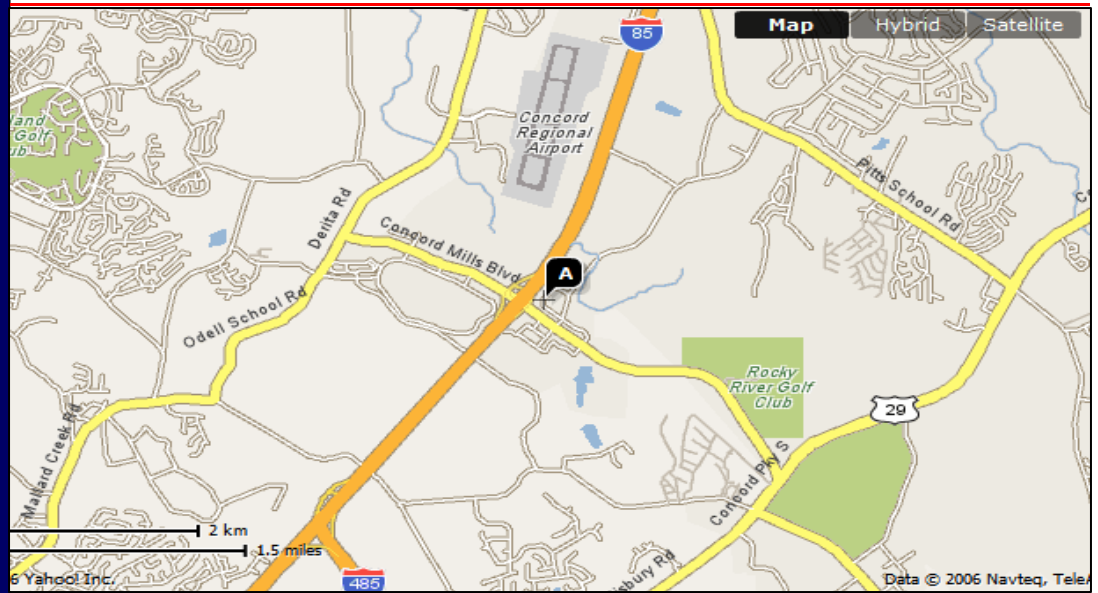

PRICE: $7,500,000

RESTAURANTS & LOUNGES