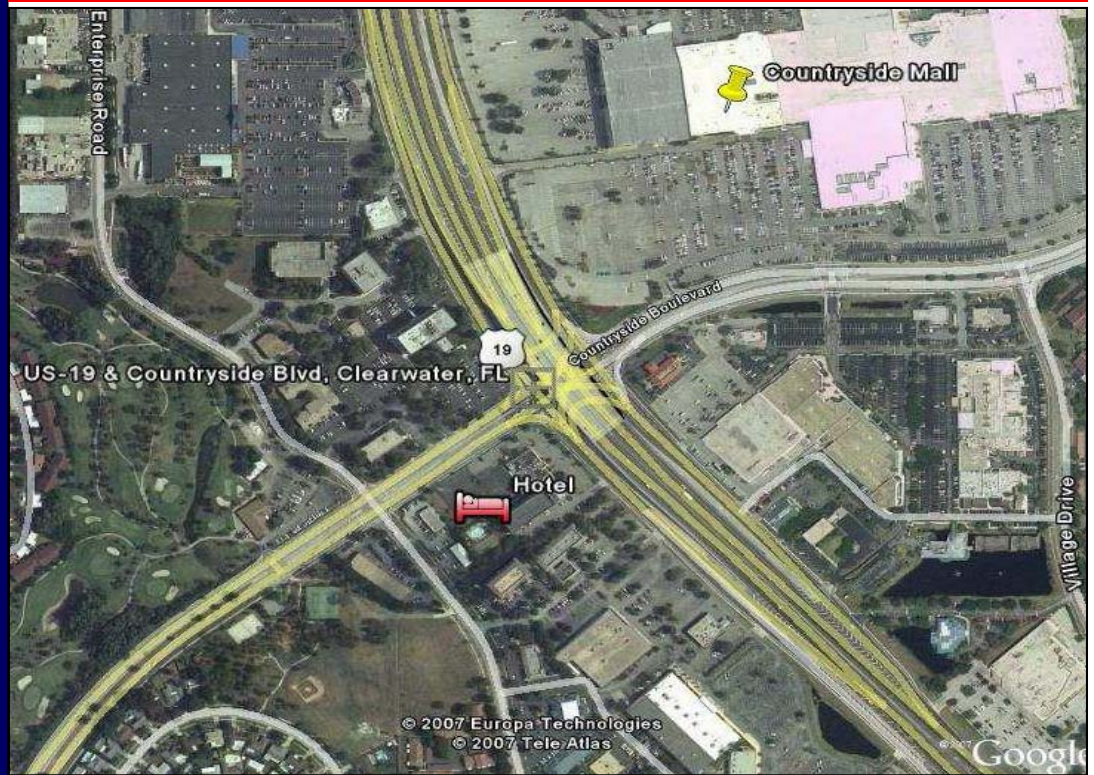

**PRICE: $7,000,000
FIRM**