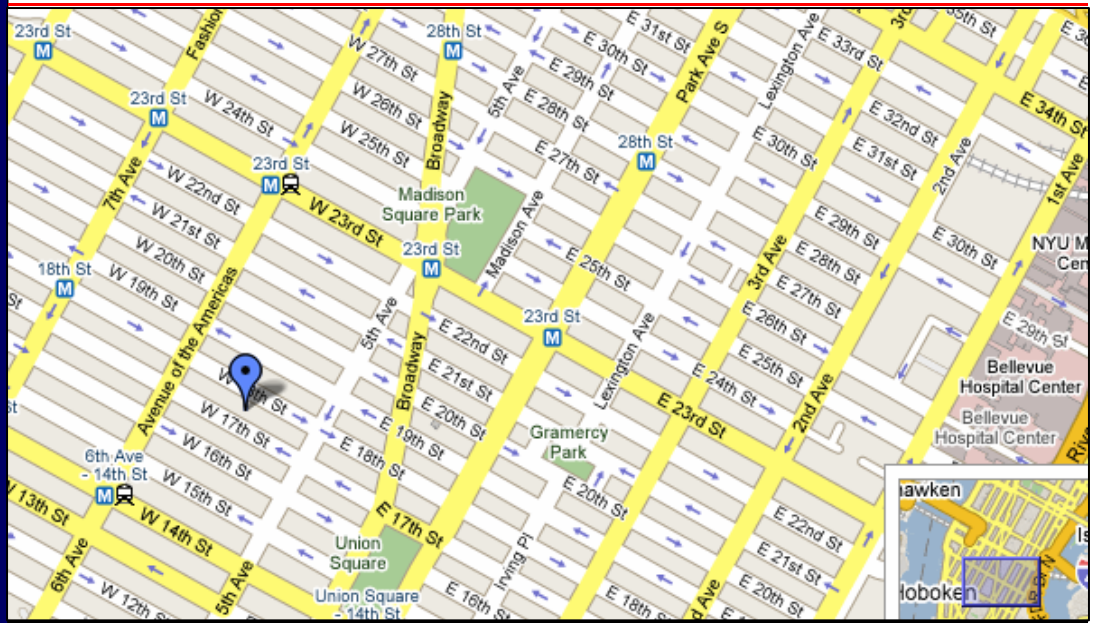

RESTAURANTS & LOUNGES