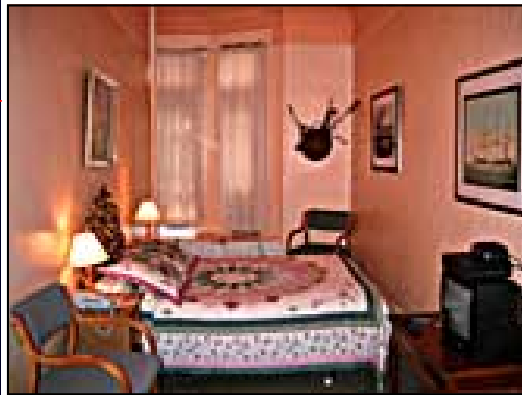

E.N. Hoffman, Inc.
13200 W. Newberry Road
Suite F-29
Newberry, FL 32669
Phone: 352-505-6735
E-mail: elliott@enhoffman.com